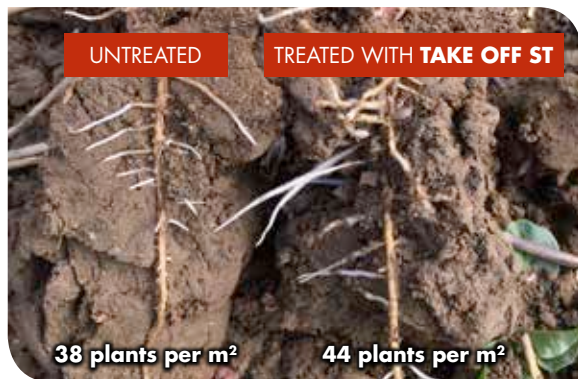

TAKE OFF ST

Take Off[®] seed treatment optimises the establishment of your Spring Crop to maximise your profits

Getting your crop off to a strong start is the first step to ensuring maximum yield. Take Off[®] ST helps improve seed establishment as well as root and shoot mass.

The effects of Take Off[®] ST on Spring Barley Propino, North Yorkshire – Drilled on 17/04/15

Fuego Spring Beans Drilled on 20/03/15, picture taken 23/04/15

Key Benefits:

- + Healthier crop
- + Enhanced emergence
- + Enhanced rooting
- + Increased yield potential
- + Improved drought tolerance

Optimise establishment and stimulate growth

Once the seed starts to grow, Take Off provides active nutrition to get the crop off to the best start.

Take Off stimulates and promotes growth at this critical stage of the life of the crop, generating an average 3:1 return on the cost of treatment.