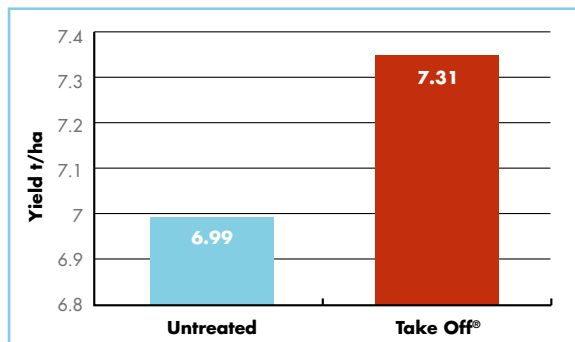

TAKE OFF ST

Take Off® seed treatment optimises the establishment of your Spring Crop to maximise your profits

Getting your crop off to a strong start is the first step to ensuring maximum yield. Take Off® ST helps improve seed establishment as well as root and shoot mass.

The effects of Take Off® ST on Spring Barley Propino, North Yorkshire – Drilled on 17/04/15