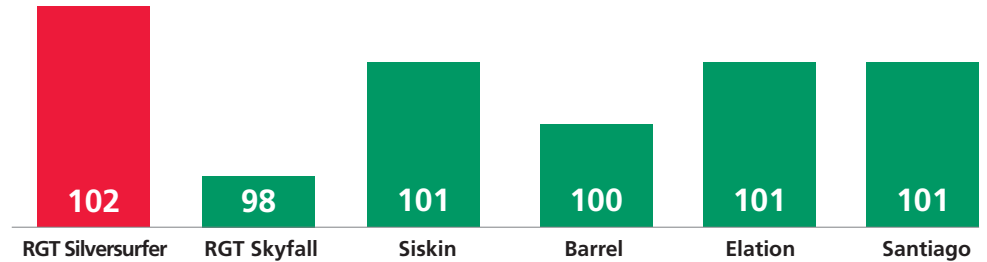

RGT Silversurfer
Candidate List 2020

Variety Data: RGT SILVERSURFER

YIELD:

AGRONOMICS:

Lodging % -PGR	3
Lodging % +PGR	3
Height	91
Ripening	0
Spec weight	76.1

DISEASE:

Mildew	5
Yellow rust	9
Brown rust	7
Septoria tritici	6.7
OWBM	R

Performance Data: RGT SILVERSURFER

YIELD PERFORMANCE:

AGRONOMIC PERFORMANCE:

	Lodging % -PGR	Lodging % +PGR	Height	Ripening	Spec weight
RGT Silversurfer	3	3	91	0	76.1
RGT Skyfall	1	1	87	0	78.9
Siskin	4	3	87	0	77.2
Barrel	0	0	86	+1	77.3
Elation	1	0	84	0	77.3
Santiago	1	1	91	0	75.4