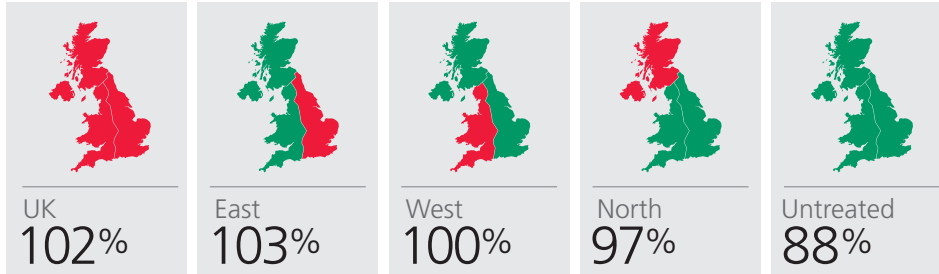

AT THE ROOT OF THE BEST G4 FEED VARIETIES

Grow to expect the best

RGT SILVERSURFER

Species: **WINTER WHEAT**

End market: **FEED**

Type: **GROUP 4 RL CANDIDATE**

CHARACTERISTICS:

- > Excellent disease profile
- > OWBM resistance
- > Good straw strength
- > Good grain quality

RGT Silversurfer
Candidate List 2020

Variety Data: RGT SILVERSURFER

YIELD:

AGRONOMICS:

Lodging % -PGR	3
Lodging % +PGR	3
Height	91
Ripening	0
Spec weight	76.1

DISEASE:

Mildew	5
Yellow rust	9
Brown rust	7
Septoria tritici	6.7
OWBM	R

Performance Data: RGT SILVERSURFER

YIELD PERFORMANCE:

AGRONOMIC PERFORMANCE:

	Lodging % -PGR	Lodging % +PGR	Height	Ripening	Spec weight
RGT Silversurfer	3	3	91	0	76.1
RGT Skyfall	1	1	87	0	78.9
Siskin	4	3	87	0	77.2
Barrel	0	0	86	+1	77.3
Elation	1	0	84	0	77.3
Santiago	1	1	91	0	75.4