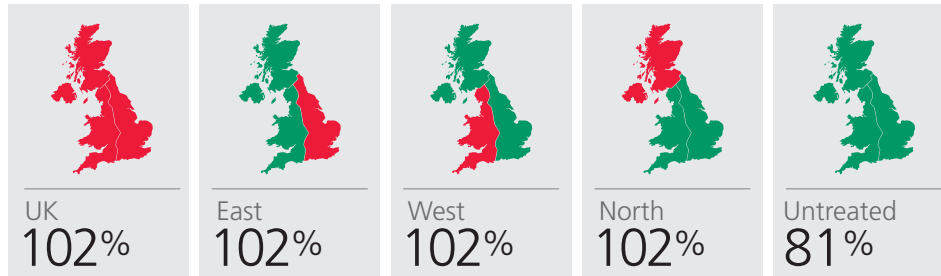

Variety Data: RGT WOLVERINE

VARIETY OVERVIEW:

Europe's first BYDV-resistant wheat is a major breakthrough in European plant breeding, offering farmers an alternative to chemical control for the first time. RGT Wolverine is a Group 4 RL candidate producing very high yields, backed by a solid agronomic package and a strong disease resistance profile. Limited quantities will be available to grow commercially in autumn 2020.

YIELD:

AGRONOMICS:

Lodging % -PGR	1
Lodging % +PGR	1
Height	90
Ripening	+1
Spec weight	76.3

DISEASE:

Mildew	5
Yellow rust	7
Brown rust	8
Septoria tritici	5.5
OWBM	-
BYDV	R

Let's talk **01799 533700** • ragtseeds.co.uk

RAGT Seeds Ltd. Grange Road, Ickleton, Essex CB10 1TA