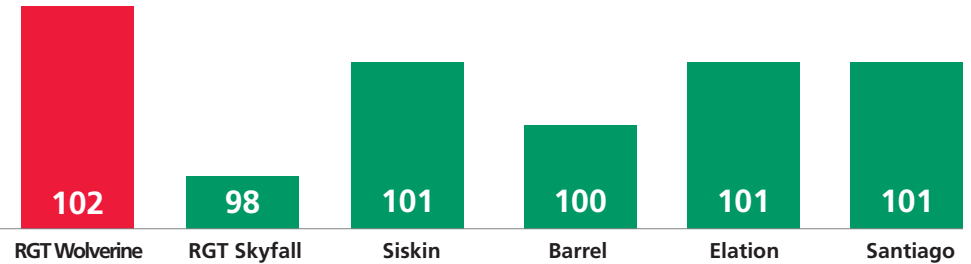

RGT Wolverine
Candidate List 2020

Variety Data: RGT WOLVERINE

VARIETY OVERVIEW:

Europe's first BYDV-resistant wheat is a major breakthrough in European plant breeding, offering farmers an alternative to chemical control for the first time. RGT Wolverine is a Group 4 RL candidate producing very high yields, backed by a solid agronomic package and a strong disease resistance profile. Limited quantities will be available to grow commercially in autumn 2020.

YIELD:

AGRONOMICS:

Lodging % -PGR	1
Lodging % +PGR	1
Height	90
Ripening	+1
Spec weight	76.3

DISEASE:

Mildew	5
Yellow rust	7
Brown rust	8
Septoria tritici	5.5
OWBM	-
BYDV	R

Let's talk **01799 533700** • ragtseeds.co.uk

RAGT Seeds Ltd. Grange Road, Ickleton, Essex CB10 1TA

Performance Data: RGT WOLVERINE

YIELD PERFORMANCE:

AGRONOMIC PERFORMANCE:

	Lodging % -PGR	Lodging % +PGR	Height	Ripening	Spec weight
RGT Wolverine	1	1	90	+1	76.3
RGT Skyfall	1	1	87	0	78.9
Siskin	4	3	87	0	77.2
Barrel	0	0	86	+1	77.3
Elation	1	0	84	0	77.3
Santiago	1	1	91	0	75.4