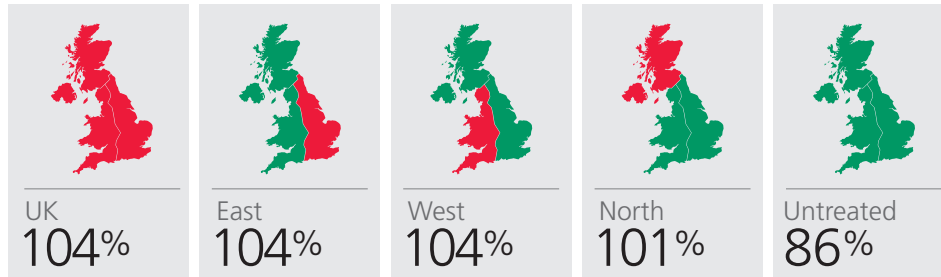

Variety Data: RGT SAKI

VARIETY OVERVIEW:

This very high yielding, newly recommended Group 4 variety exhibits outstanding disease resistance. It is unique in featuring excellent treated as well as untreated yields, something that has defied plant breeders until now. This, together with OWBM resistance, relatively short straw and good grain quality, helps RGT Saki deliver consistent performances across all UK regions, rotational slots and soil types.

YIELD:

AGRONOMICS:

Lodging -PGR	7
Lodging +PGR	8
Height	87
Ripening	+3
Spec weight	75.7

DISEASE:

Mildew	6
Yellow rust	9
Brown rust	8
Septoria tritici	6.8
Fusarium	6
OWBM	R