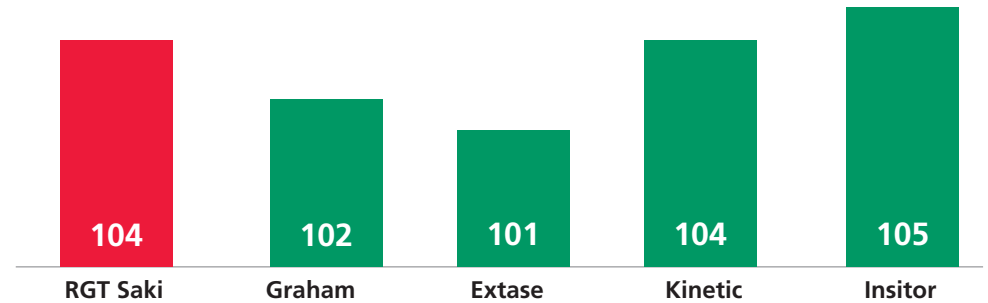

YIELD:

AGRONOMICS:

| | |
|--------------|------|
| Lodging -PGR | 7 |
| Lodging +PGR | 8 |
| Height | 87 |
| Ripening | +3 |
| Spec weight | 75.7 |

DISEASE:

| | |
|------------------|-----|
| Mildew | 6 |
| Yellow rust | 9 |
| Brown rust | 8 |
| Septoria tritici | 6.8 |
| Fusarium | 6 |
| OWBM | R |

Performance Data: RGT SAKI

YIELD PERFORMANCE:

AGRONOMIC PERFORMANCE:

| | Lodging -PGR | Lodging +PGR | Height | Ripening | Spec weight |
|----------|--------------|--------------|--------|----------|-------------|
| RGT Saki | 7 | 8 | 87 | +3 | 75.7 |
| Graham | 7 | 8 | 87 | 0 | 76.8 |
| Extase | 7 | 8 | 90 | 0 | 78.4 |
| Kinetic | 7 | 8 | 83 | 0 | 78.5 |
| Insitor | 6 | 7 | 93 | +1 | 78.3 |