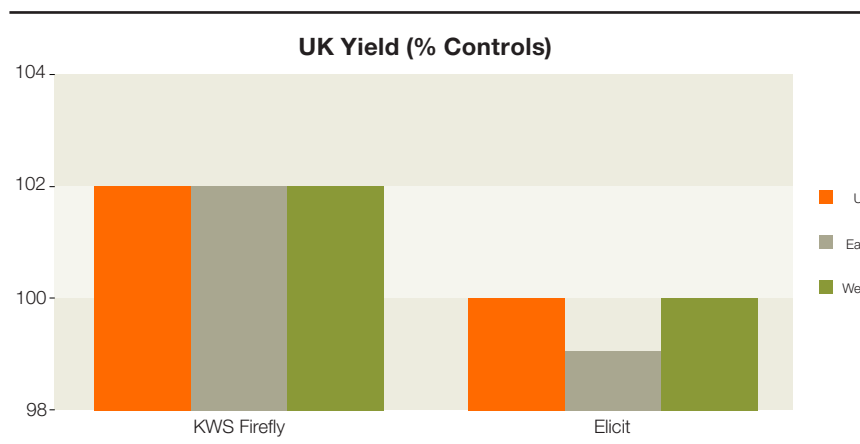

Data sources: AHDB Recommended List, Winter Wheat 2020/21

KWS UK Ltd, 56 Church Street, Thriplow, Royston, Herts, SG8 7RE

■ Tel: 01763 207300 ■ Fax: 01763 207310 ■ Email: info@kws.com ■ www.kws-uk.com