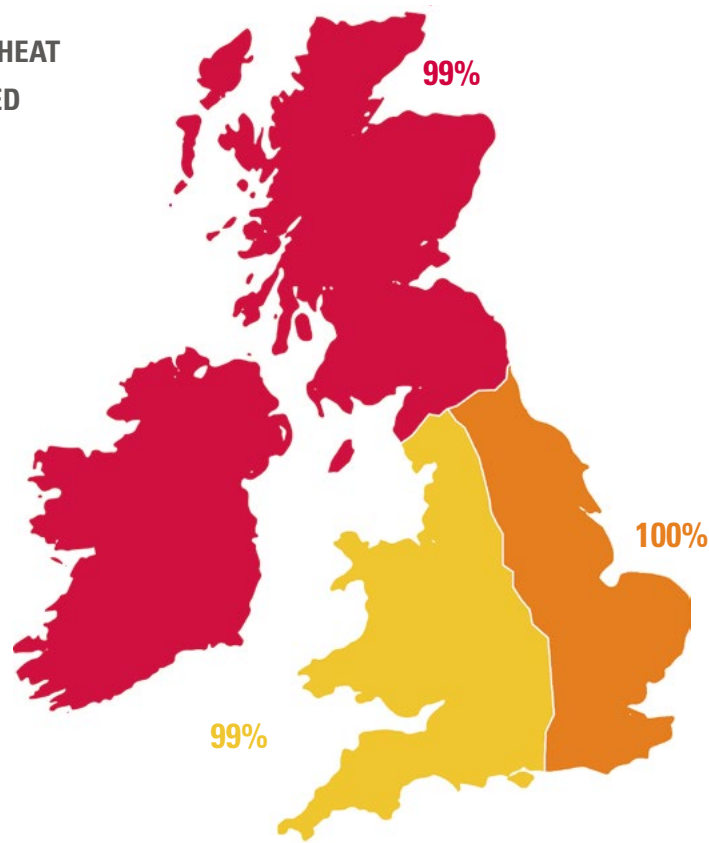

Height (CM)	Lodging (1-9)	Ripening +/- Skyfall
Dunston	92.4	7.3	+1
Graham	86.8	6.8	0
RGT Gravity	87.1	6.8	+1

	Yield UK	99.5
	Untreated Yield UK	82
	Specific Weight kg/hl	76.9

	Mildew	Yellow Rust	Brown Rust	Septoria Tritici
Dunston	5	7	6	6.6
Graham	7	8	6	6.8
RGT Gravity	4	8	6	4.8